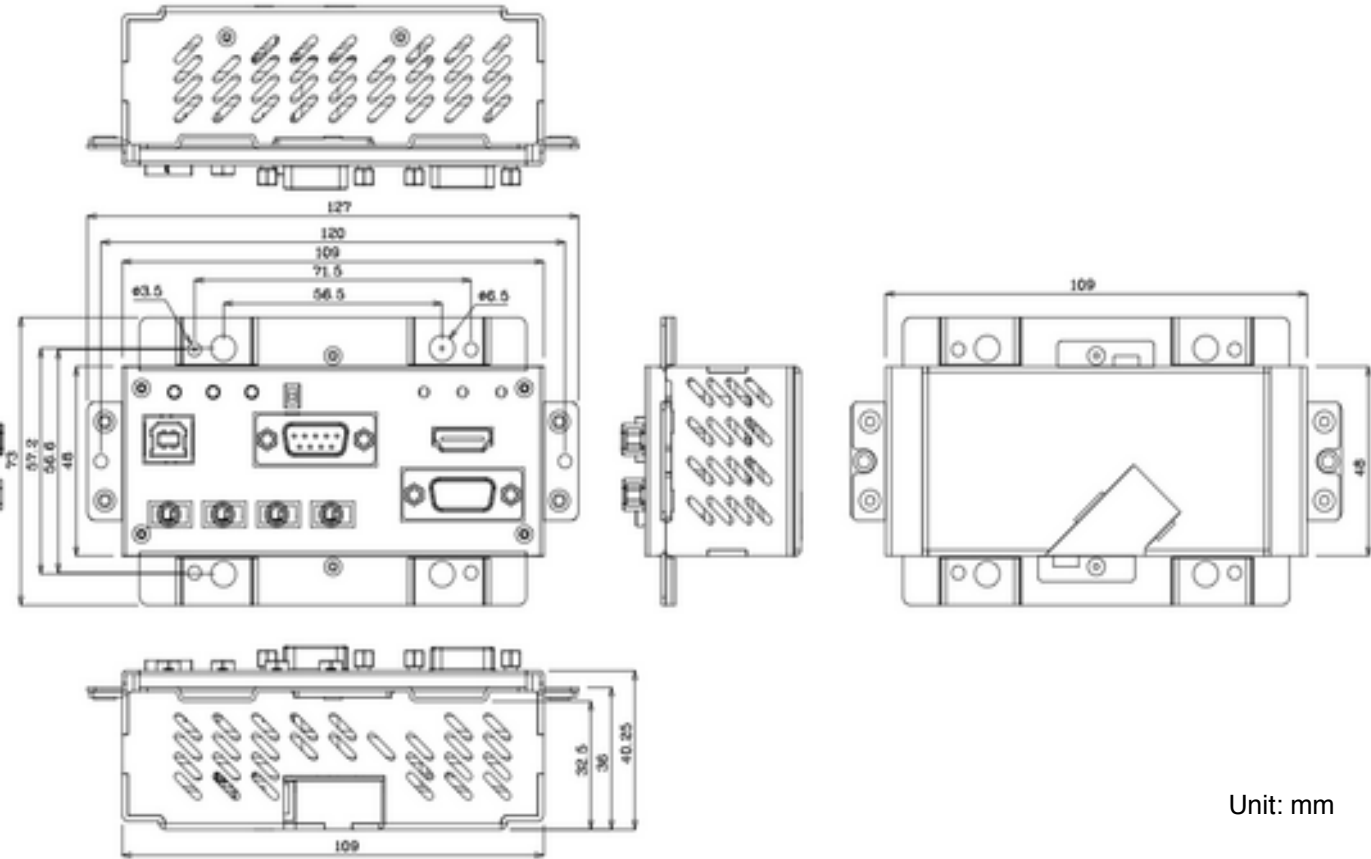

PB9000W-SE

In-Wall Sender

Dimension Drawing

WWW.AAVARA.COM

AAVARA INNOVATION CORP.

ALL RIGHTS RESERVED

Rev 1.0.0

Aavara PB9000W-SE Wall Plate Sender Dimension Drawing

Unit: mm